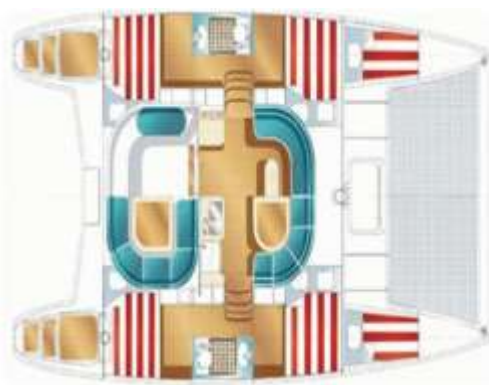

Nautitech 40 / 2003 – Valencia

Length 12.00 m
Beam 6.50 m
Displacement 6.6 T
82.5 m² sails
Engines 2 x 27 CV
Water Capacity 600 l
Oil capacity 2 x 135 l
Double cabins 4
Single cabins 2
Persons No. 10 + 2
bathrooms 2

Equipment - Plotte - Autopilot - Wind, probe and spool - GPS - VHF - Liferafts - Safety Equipment - Pneumatic APEX 3.2 mt-Outboard - 2 steering wheels - Bimini rigid. Boat charter version (4 +2 cabins).