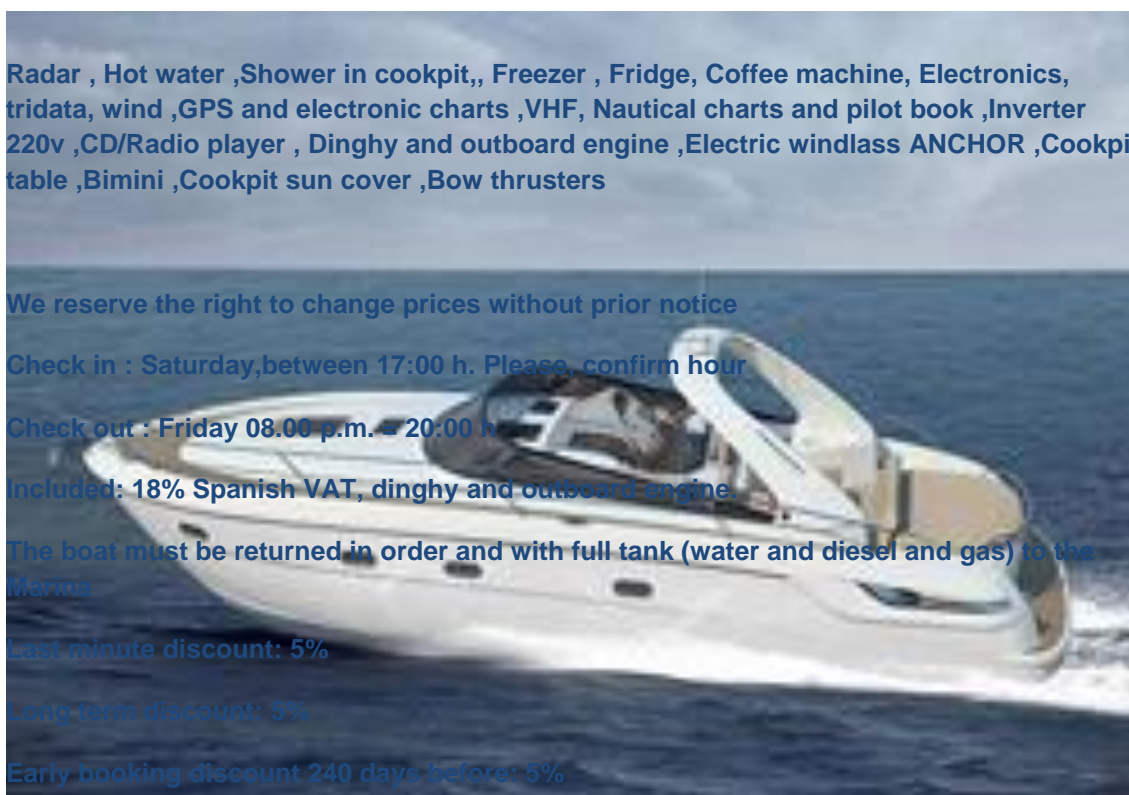

Bavaria 32 Sport

Marina Real Valencia

LENGTH / OVERALL : 10,2 m 33,5 feet

BEAM : 3,2 m 10,5 feet

DRAFT : 0,9 m 3,0 feet

FUEL : 550 lit. 121,0 IMP gal.

WATER : 110 lit. 24,2 IMP gal.

BERTHS : 4

CABINS : 2

MAX.PERSONS : 8

BASIC ENGINE : 2x 160 HP

Radar , Hot water ,Shower in cockpit,, Freezer , Fridge, Coffee machine, Electronics, tridata, wind ,GPS and electronic charts ,VHF, Nautical charts and pilot book ,Inverter 220v ,CD/Radio player , Dinghy and outboard engine ,Electric windlass ANCHOR ,Cookpit table ,Bimini ,Cookpit sun cover ,Bow thrusters

We reserve the right to change prices without prior notice

Check in : Saturday,between 17:00 h. Please, confirm hour

Check out : Friday 08.00 p.m. - 20:00 h

Included: 18% Spanish VAT, dinghy and outboard engine

The boat must be returned in order and with full tank (water and diesel and gas) to the Marina

Last minute discount: 5%

Long term discount: 5%

Early booking discount 240 days before: 5%

Discount repeat client: 5%

More week discount : 5 % for 2 weeks, 10 % for 3 weeks

Max discount for client: 10%

PAYMENT

50% when signing the contract,

50% is due 4 weeks prior to departure at the latest.

SAFETY DEPOSIT 1500€ in cash or visa/MasterCard